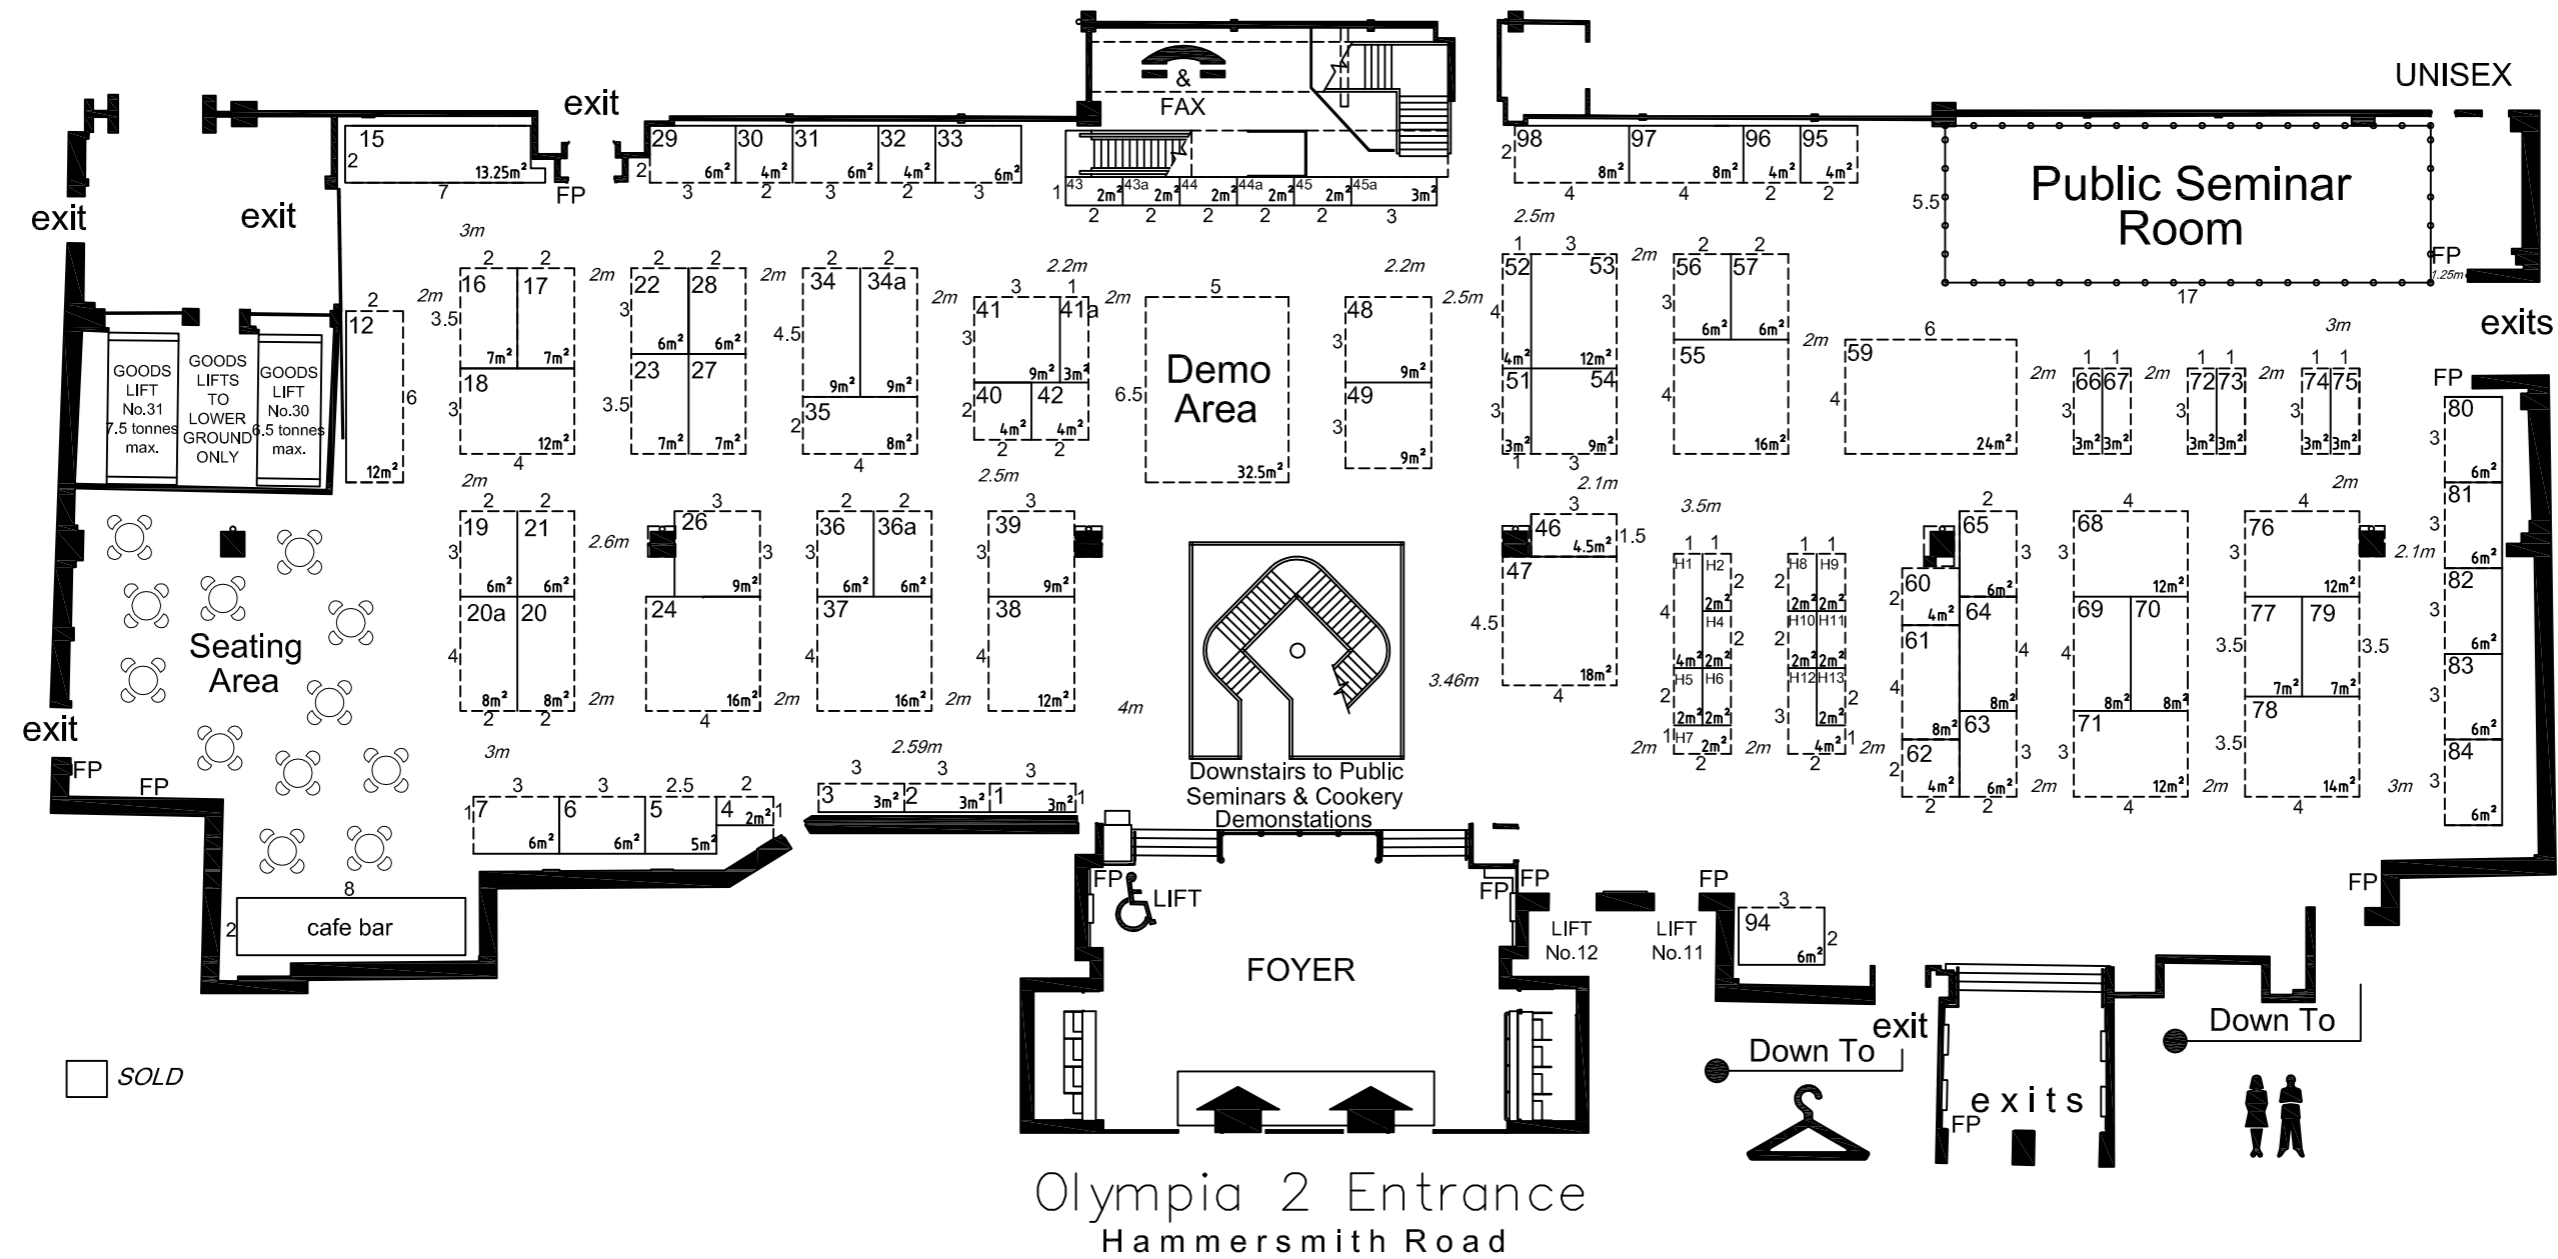

The Allergy & Gluten-Free Show 2010

OLYMPIA 2 - LONDON

Olympia 2 Entrance
Hammersmith Road

Early **Action** Group

TITLE : **THE ALLERGY & GLUTEN-FREE SHOW 2010**

REVISIONS :

☛ Show Dates	
☛ Designer	
☛ Job No	
☛ Drawn	LM
☛ Scale	1:200 (A2)

☛ Client	
☛ Show	The Allergy & Gluten-Free Show 2010
☛ Venue	OLYMPIA 2

☛ Hall No	
☛ Stand No	
☛ DWG	Rev H
	04-03-10