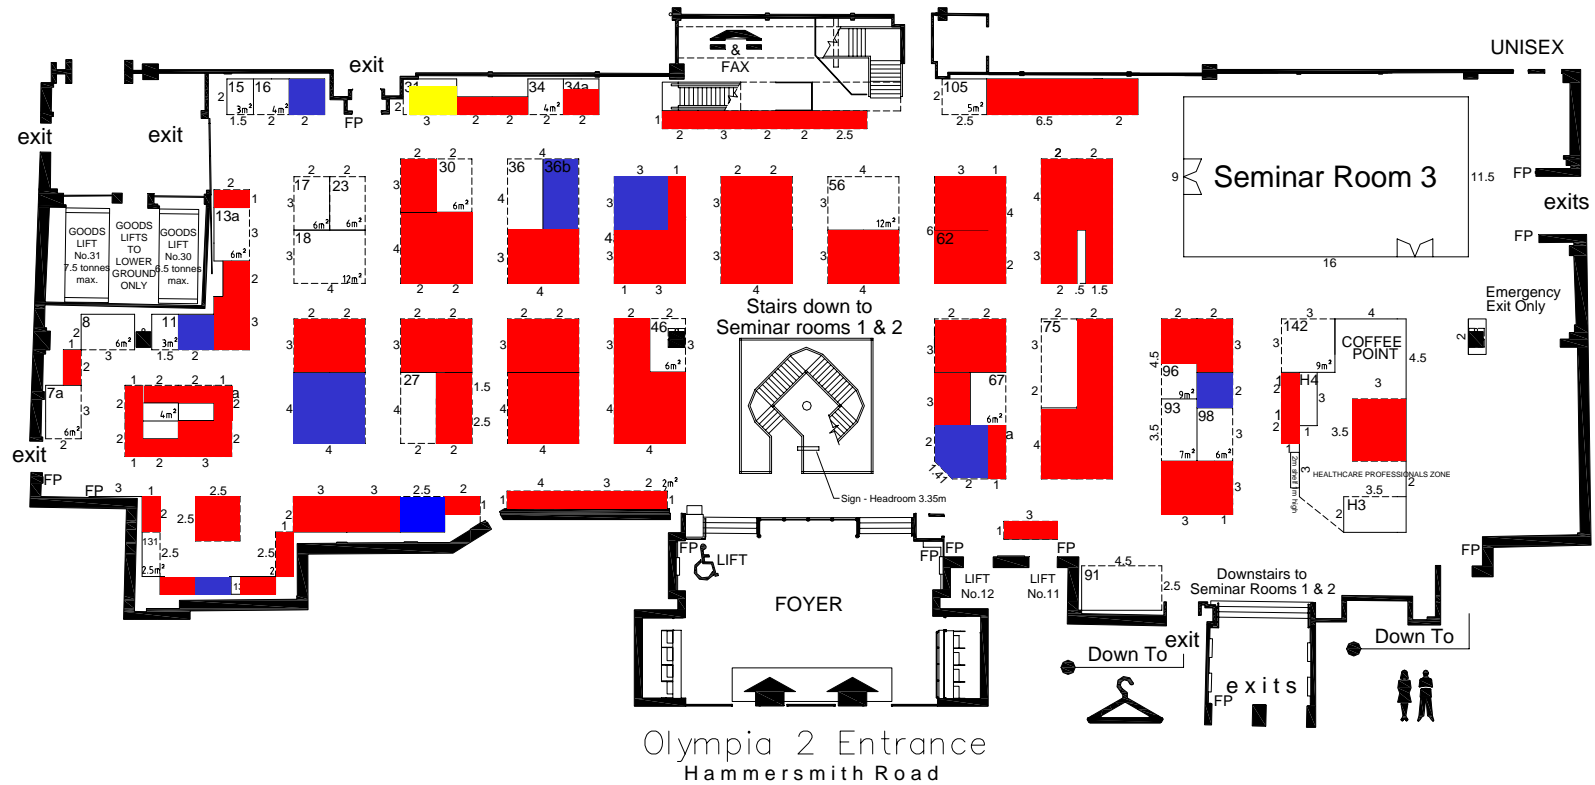

The Allergy Show

JUNE 13-15, 2008

OLYMPIA 02 - LONDON

Early Action Group

◆ TITLE :

THE ALLERGY SHOW 2008
GROUND FLOOR

◆ REVISIONS :

◆ Show Dates 13-15 JUNE 2008

◆ Client

◆ Hall No GRD

◆ Designer LM

◆ Drawn LM

◆ Show THE ALLERGY SHOW 2008

◆ Stand No

◆ Job No

◆ Scale 1:200 (A2)

◆ Venue OLYMPIA 2

◆ DWG